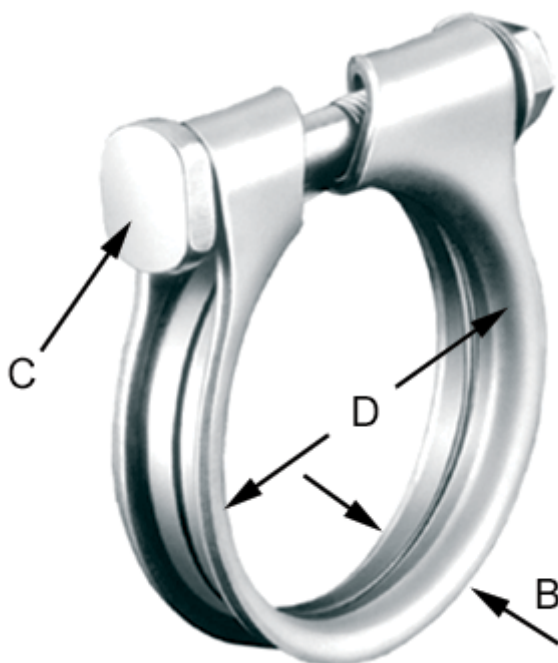

Article number: 021518925048

Description: Norma exhaust pipe clamp ARS-M8-48 W1

Measures

C (screw type)	= M8
Diameter D	= 48.0
Width B	= 13.2